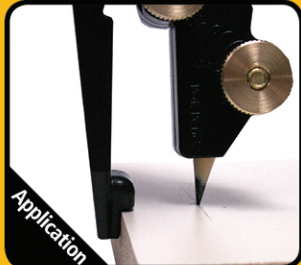

**Problem**

Easily rocks, inaccurate marking

**Solution**

Non-rocking  
BOTTOM

Flat bottom, precision marking

**Application**

Marking gauge

# AccuScribe Pro™

The AccuScribe Pro™ makes it easy to maintain a consistent scribe offset, staying parallel to the object surface every time. It is ideal for flooring, counter tops, scribing trim on cabinets and more.

## Features...

- Flat bottom for precise marking
- Retractable compass point
- Built-in pencil sharpener