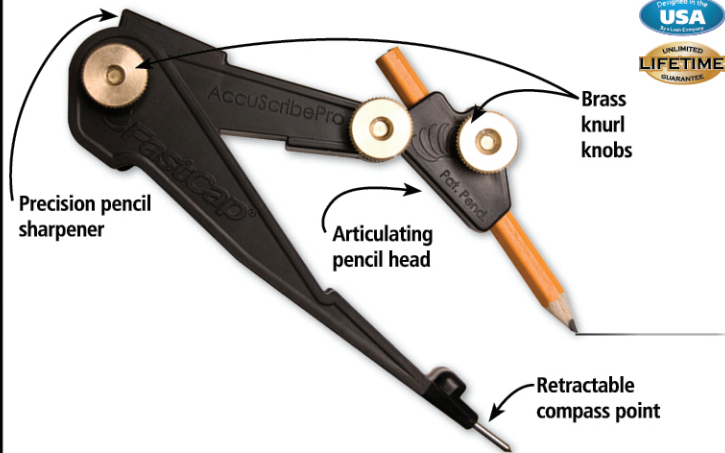

**Problem**

Easily rocks, inaccurate marking

**Solution**

Non-rocking  
BOTTOM

Flat bottom, precision marking

**Application**

Marking gauge

# AccuScribe Pro™

The AccuScribe Pro™ makes it easy to maintain a consistent scribe offset, staying parallel to the object surface every time. It is ideal for flooring, counter tops, scribing trim on cabinets and more.

## Features...

- Flat bottom for precise marking
- Retractable compass point
- Built-in pencil sharpener