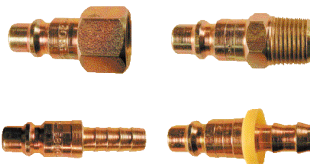

COUPLERS & CONNECTORS

Coilflow™ Industrial Interchange

This series of couplers and connectors is engineered to interchange with the Industrial interchange designs of all manufacturers. Standard packaging consists of twenty-five pieces per box or ten pieces per plastic bag. Items marked with an asterisk (*) are only available in bags of ten.

1/4" Body Size COUPLERS (Type 15)				
Thread & Barb Size	Female	Male	Hose Barb	Lock-On Hose Barb
1/8"	158	159	n/a	n/a
1/4"	150**	152	153	153L
5/16"	n/a	n/a	154	n/a
3/8"	151	155	156	156L

**For all brass coupler with stainless steel locking balls and brass ball valve, order Model 150B.

1/4" Body Size CONNECTORS (Type 15)				
Thread & Barb Size	Female	Male	Hose Barb	Lock-On Hose Barb
1/8"	1509	1504	n/a	n/a
1/4"	1502*	1501****	1506	1506L
5/16"	n/a	n/a	1507	n/a
3/8"	1505	1503	1508	1508L

***For all brass connectors, order Model 1501B.

*Also available in five packs. See page 32 for information.

3/8" Body Size COUPLERS (Type 58)				
Thread & Barb Size	Female	Male	Hose Barb	Lock-On Hose Barb
1/4"	582	583	n/a	n/a
3/8"	580	581	586	586L
1/2"	584	587	588	n/a