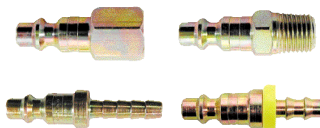

COUPLERS & CONNECTORS

Coilflow™ Industrial Interchange

This series of couplers and connectors is engineered to interchange with the Industrial interchange designs of all manufacturers. Standard packaging consists of twenty-five pieces per box or ten pieces per plastic bag. Items marked with an asterisk (*) are only available in bags of ten.

1/4" Body Size COUPLERS (Type 15)				
Thread & Barb Size	Female	Male	Hose Barb	Lock-On Hose Barb
1/8"	158	159	n/a	n/a
1/4"	150**	152	153	153L
5/16"	n/a	n/a	154	n/a
3/8"	151	155	156	156L

**For all brass coupler with stainless steel locking balls and brass ball valve, order Model 150B.

1/4" Body Size CONNECTORS (Type 15)				
Thread & Barb Size	Female	Male	Hose Barb	Lock-On Hose Barb
1/8"	1509	1504	n/a	n/a
1/4"	1502*	1501****	1506	1506L
5/16"	n/a	n/a	1507	n/a
3/8"	1505	1503	1508	1508L

***For all brass connectors, order Model 1501B.

*Also available in five packs. See page 32 for information.

3/8" Body Size COUPLERS (Type 58)				
Thread & Barb Size	Female	Male	Hose Barb	Lock-On Hose Barb
1/4"	582	583	n/a	n/a
3/8"	580	581	586	586L
1/2"	584	587	588	n/a